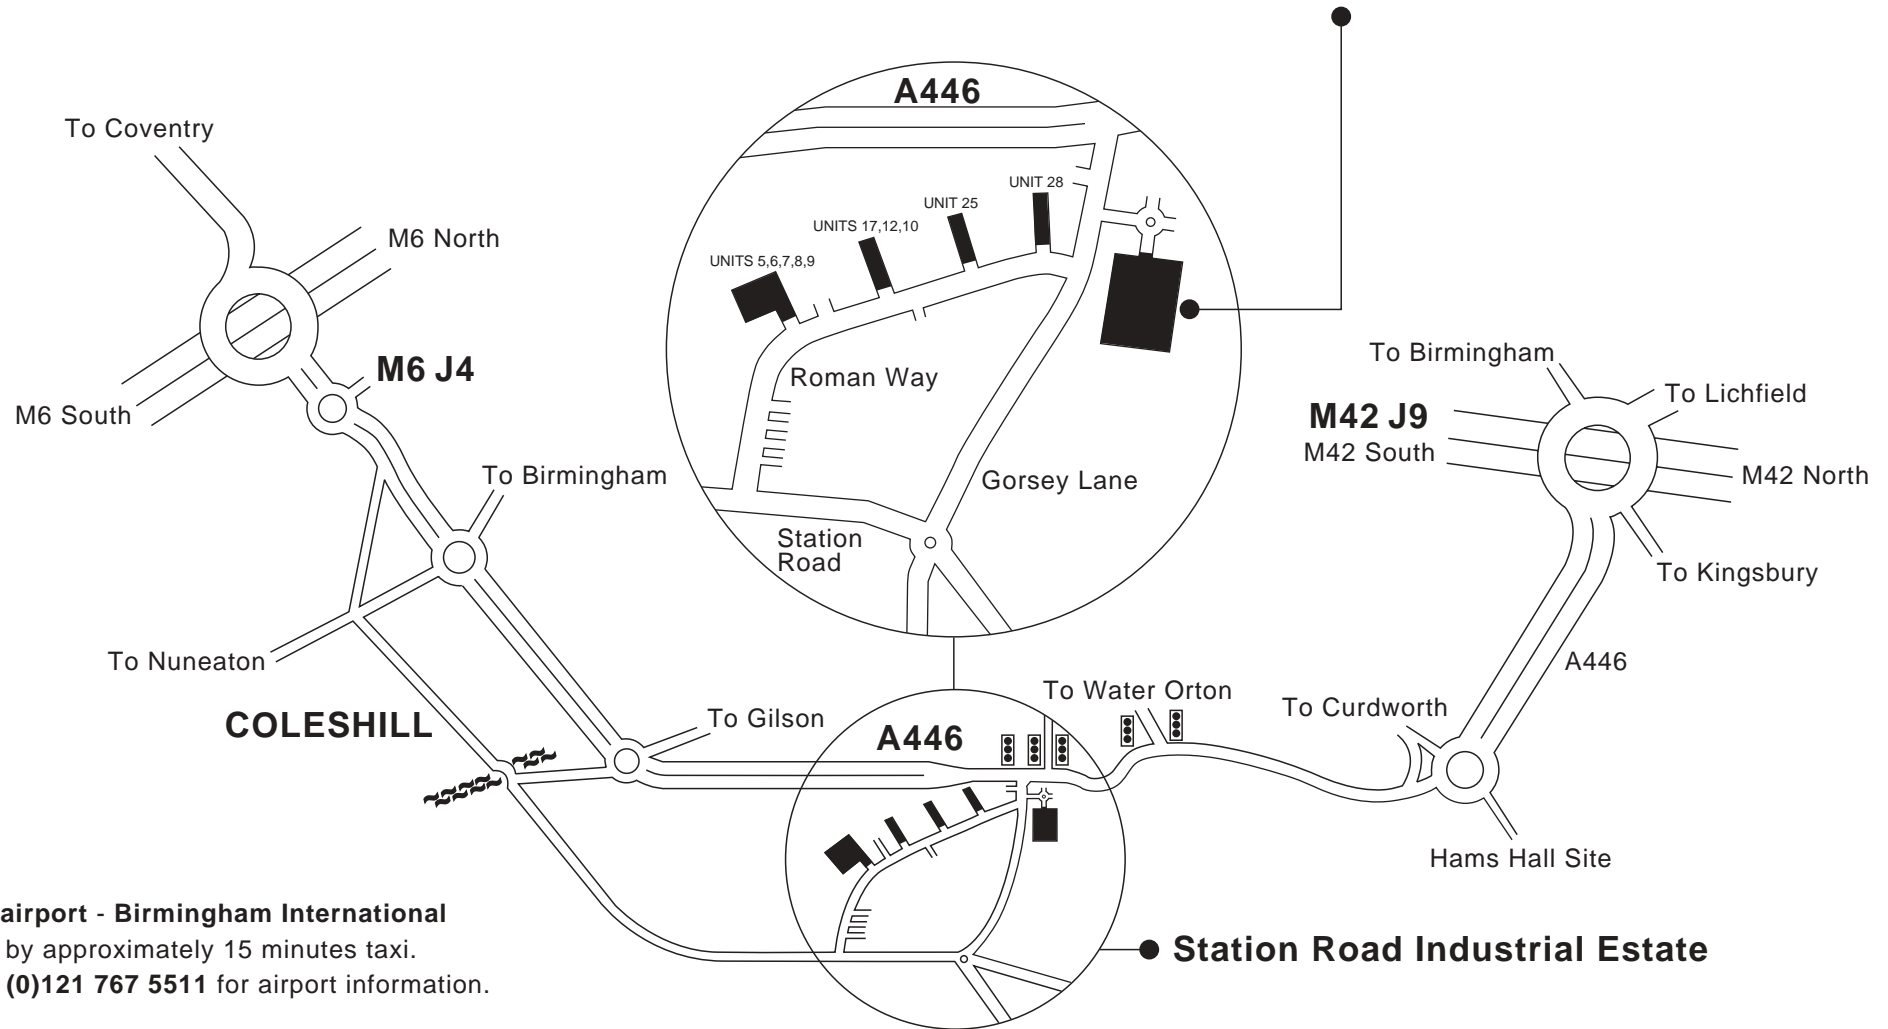

We are here

(Main offices and delivery point)

Nearest **airport** - **Birmingham International**
followed by approximately 15 minutes taxi.
Call **+44 (0)121 767 5511** for airport information.

Nearest main line **train station** - **Birmingham New Street**
followed by approximately 30 minutes taxi.

Nearest **train station** - **Birmingham NEC**
followed by approximately 10 minutes taxi
Call **+44 (0)345 48 49 50** for train information.

GREENWOODS
COMMUNICATIONS LTD

defining excellence in
global network solutions